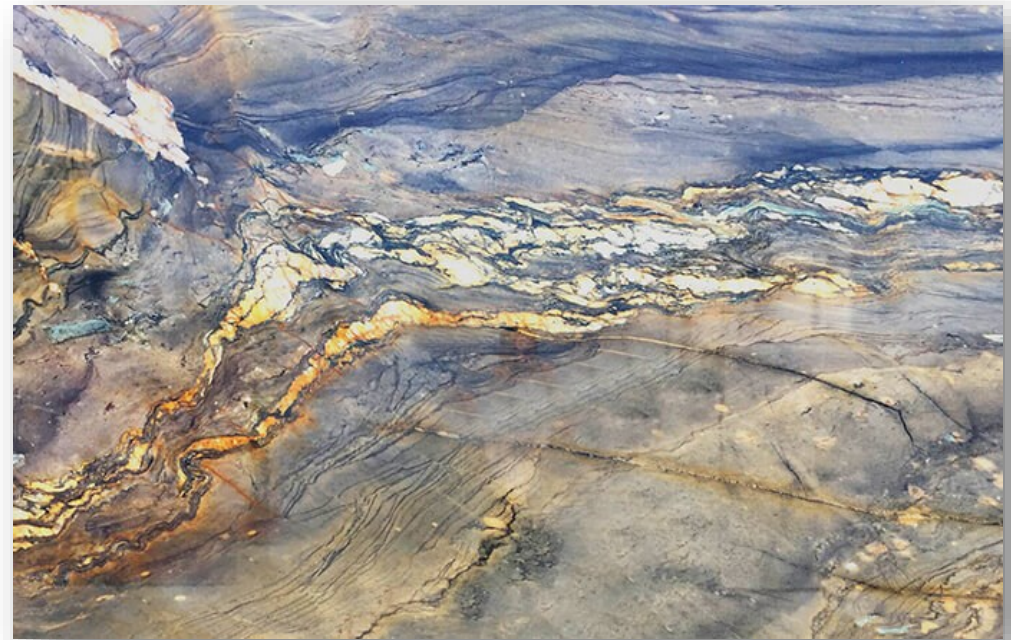

**PLANET  
TUSCANY  
| HQ-10**

**SUPER JUMBO  
SLABS**

**SIZE: 3550 mm \* 2050 mm**

**355 cm \* 205 cm**

3550 mm

2050 mm

The image features a background of marbled paper with a complex, organic pattern of brown, tan, and cream-colored veins. The word "MARBLE" is printed in a bold, blue, sans-serif font, centered horizontally and slightly below the vertical center of the image. The text is clear and stands out against the busy, textured background.

**MARBLE**

A close-up photograph of a granite rock surface. The rock exhibits a complex, multi-colored pattern with shades of beige, tan, and light brown, interspersed with darker, almost black veins and spots. The texture is highly irregular and crystalline, characteristic of granite. The lighting is even, highlighting the natural grain and mineral composition of the stone.

**GRANITE**